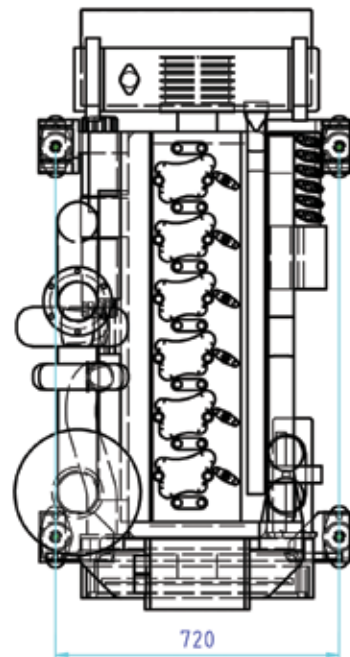

# WD10 264kw | 353hp

**WEICHA**

**Proven Quality, Reliability and Performance**

Factory 2 135 Derrimut Drv, Derrimut 3030

P 03 8353 2414

F 03 8353 2416

W [weichai.com.au](http://weichai.com.au)

E [info@weichai.com.au](mailto:info@weichai.com.au)