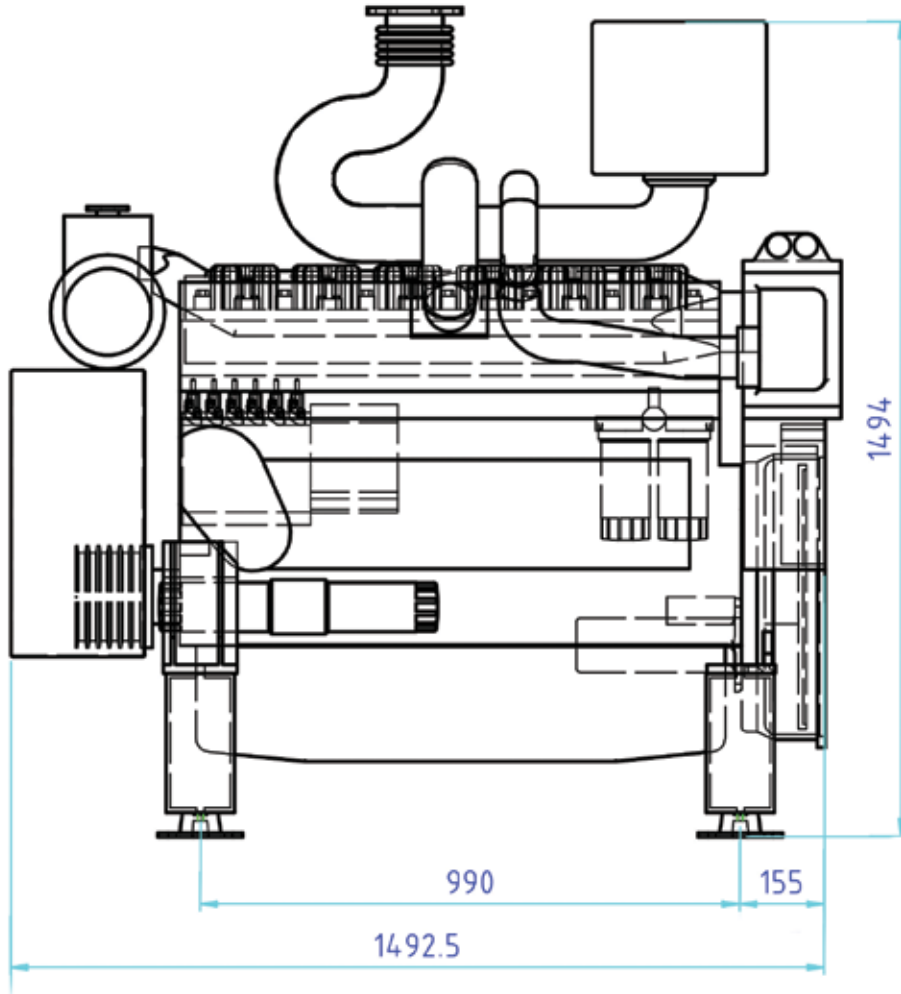

# WD10 264kw | 353hp

**WEICHA**

**Proven Quality, Reliability and Performance**

Factory 2 135 Derrimut Drv, Derrimut 3030

P 03 8353 2414

F 03 8353 2416

W [weichai.com.au](http://weichai.com.au)

E [info@weichai.com.au](mailto:info@weichai.com.au)