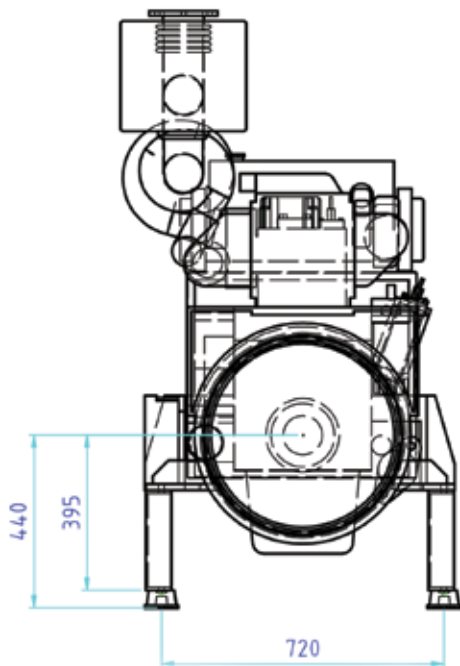

# WD10 264kw | 353hp

**WEICHA**

**Proven Quality, Reliability and Performance**

Factory 2 135 Derrimut Drv, Derrimut 3030

P 03 8353 2414

F 03 8353 2416

W [weichai.com.au](http://weichai.com.au)

E [info@weichai.com.au](mailto:info@weichai.com.au)