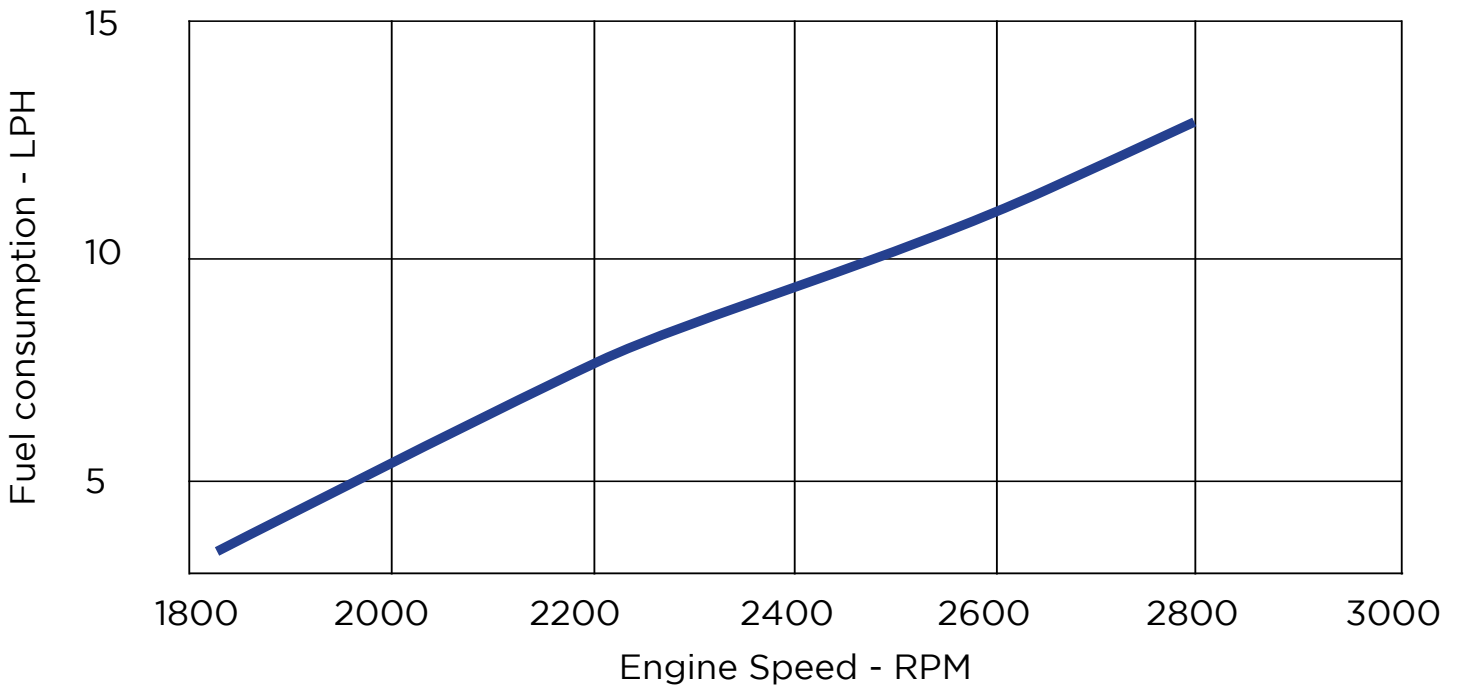

WP3.9C 45kw | 60hp

Nameplate KW (maximum pump load)

Fuel Consumption (maximum pump load)

Proven Quality, Reliability and Performance