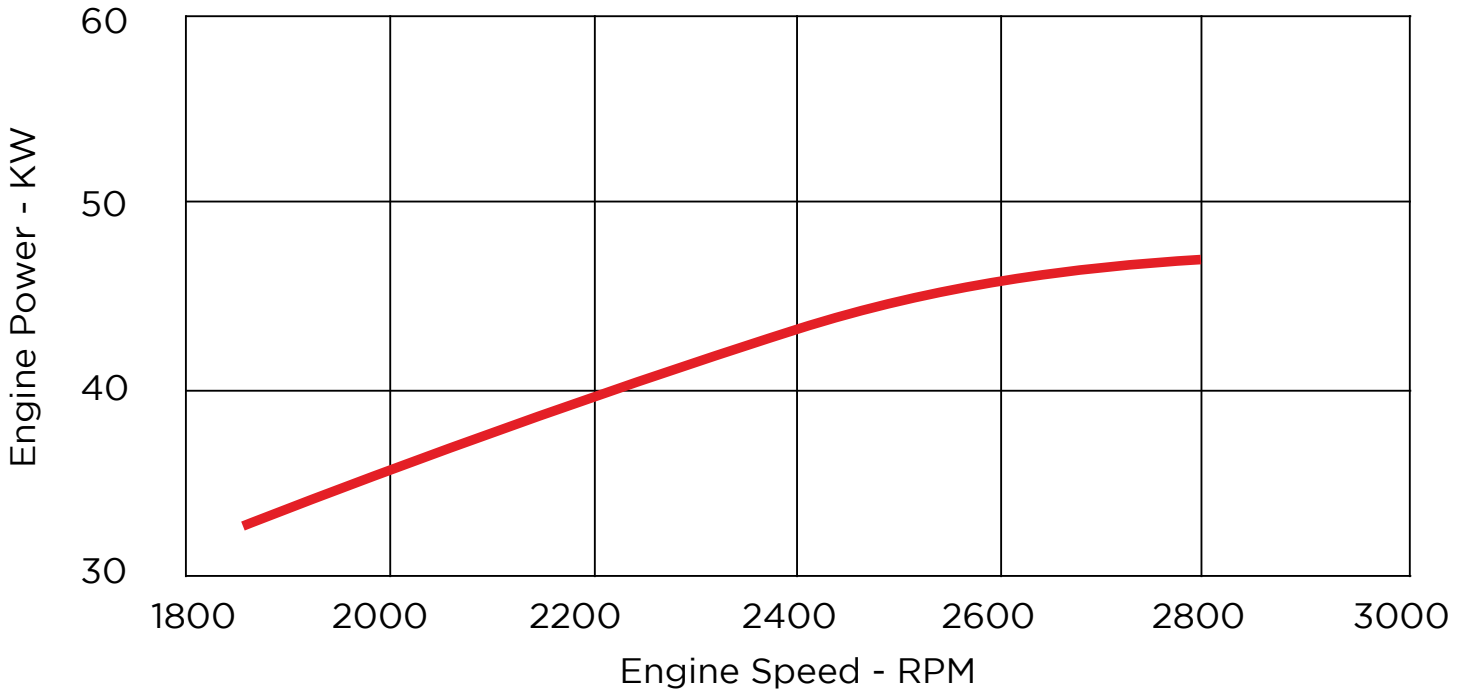

WP3.9C 45kw | 60hp

Nameplate KW (maximum pump load)

Fuel Consumption (maximum pump load)

Proven Quality, Reliability and Performance