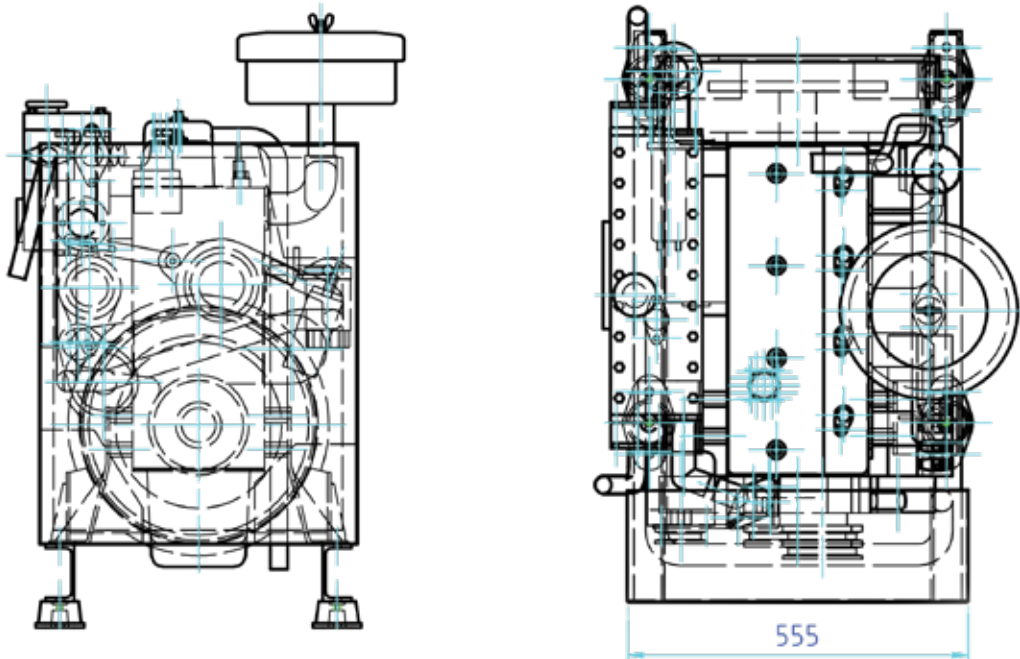

WP3.9C 45kw | 60hp

WEICHA

Proven Quality, Reliability and Performance

Factory 2 135 Derrimut Drv, Derrimut 3030

P 03 8353 2414

F 03 8353 2416

W weichai.com.au

E info@weichai.com.au