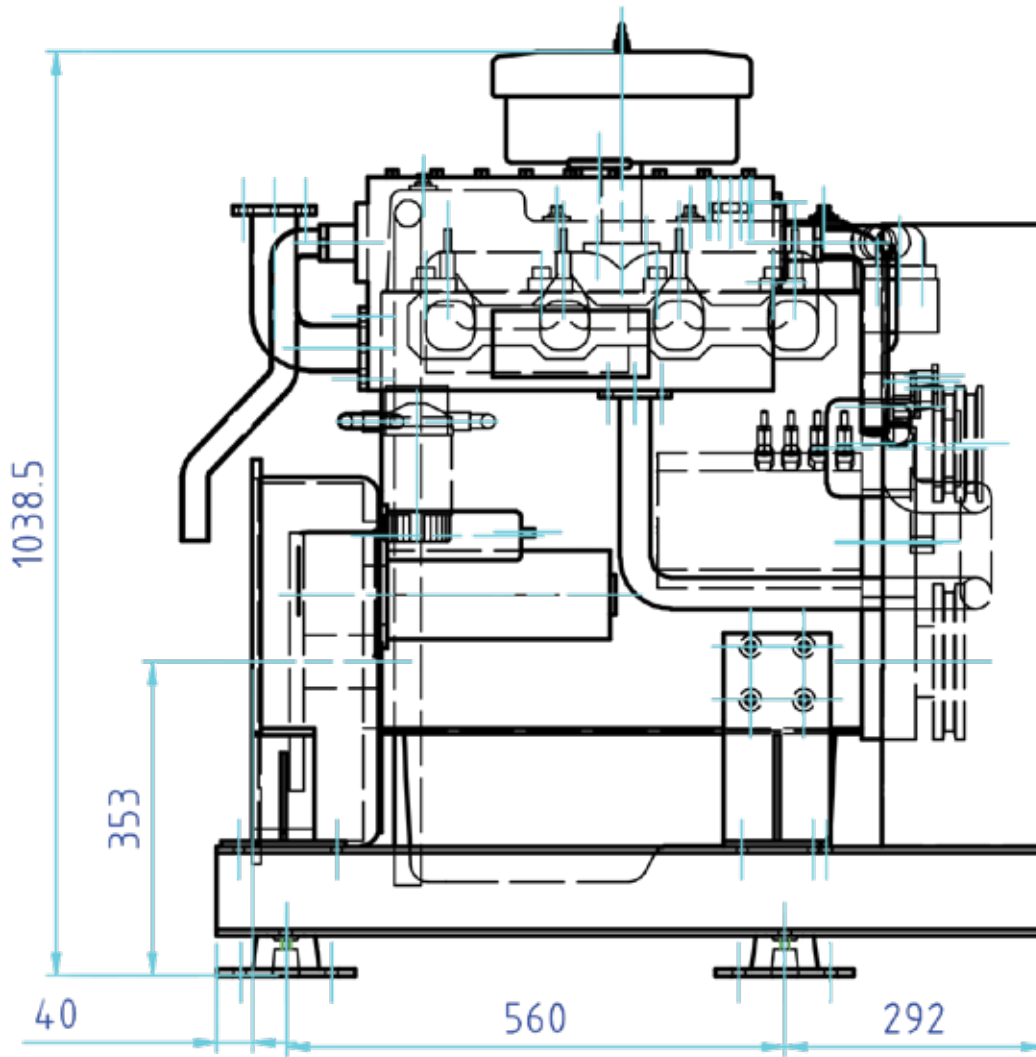

WP3.9C 45kw | 60hp

WEICHA

Proven Quality, Reliability and Performance

Factory 2 135 Derrimut Drv, Derrimut 3030

P 03 8353 2414

F 03 8353 2416

W weichai.com.au

E info@weichai.com.au