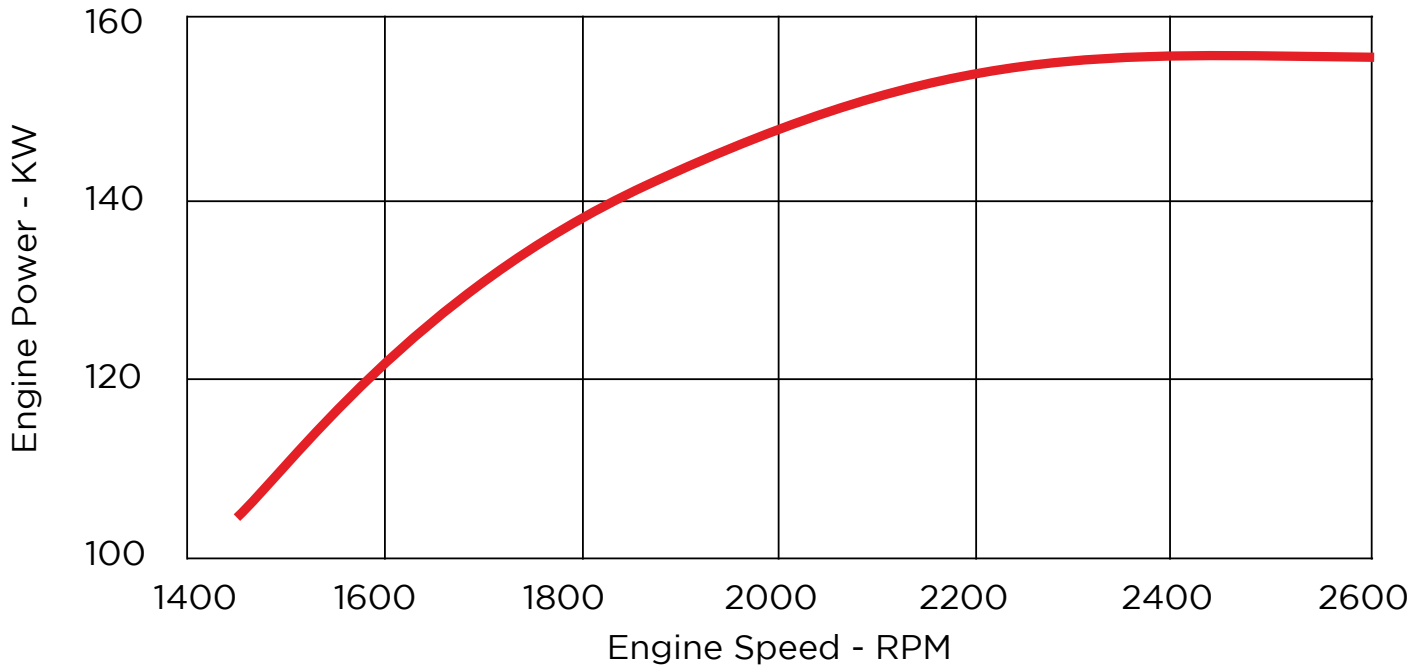

WP6 155kw | 207hp

Nameplate KW (maximum pump load)

Fuel Consumption (maximum pump load)

Proven Quality, Reliability and Performance