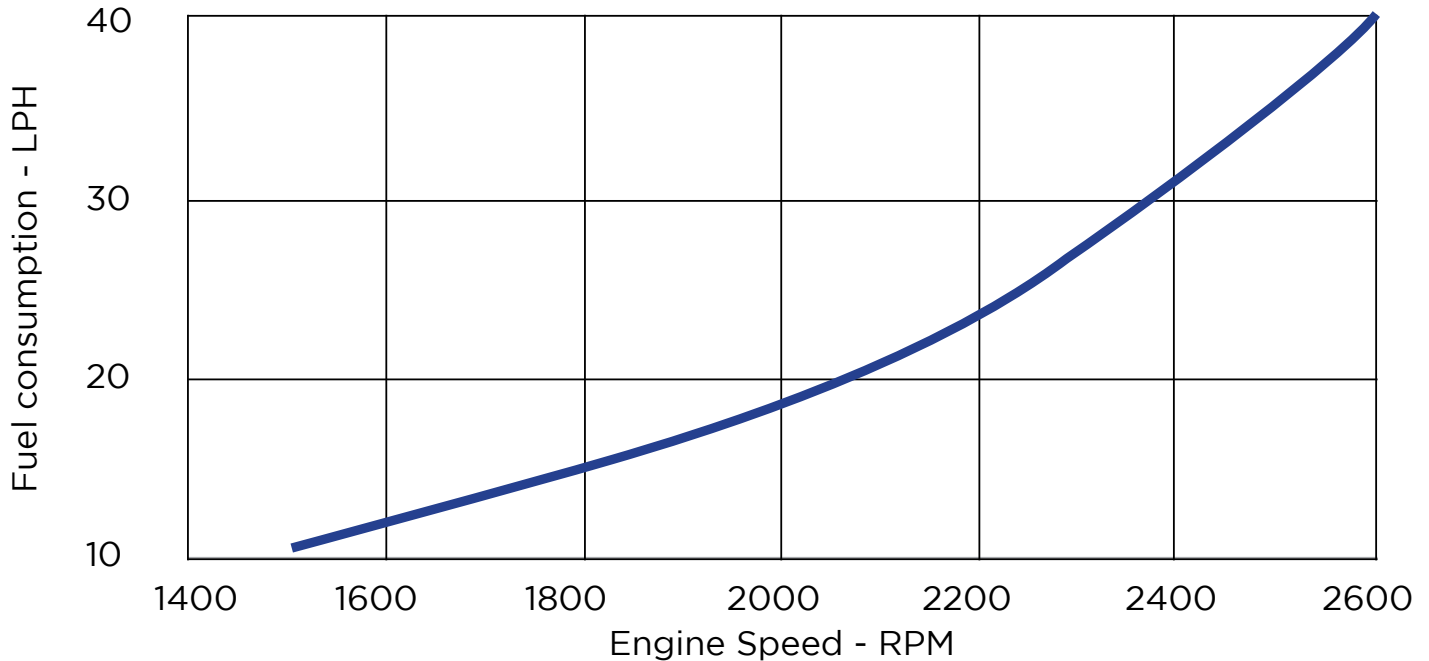

WP6 155kw | 207hp

Nameplate KW (maximum pump load)

Fuel Consumption (maximum pump load)

Proven Quality, Reliability and Performance